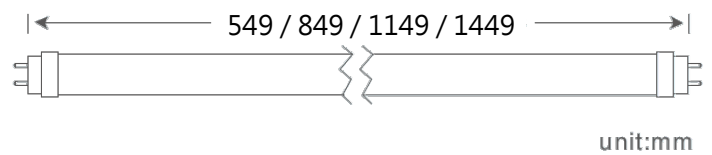

Dimmable LED T5 Tube

Specification

- High efficiency LED chip
- Glass tube
- Up to 155lm/W high efficiency
- Operating temperature: -20 - 50°C
- Can be installed in waterproof batten
- G5 lamp base

ZERO

Photobiological
Risk group
EN62471

Length	Model	Wattage	Lumen	CCT	CRI	Dimming method
2 feet	TA0609-T5	9W	1400lm	3000K/4000K/5000K/6000K	>80	0-10V / DALI / Triac / DMX
3 feet	TA0916-T5	16W	2500lm	3000K/4000K/5000K/6000K	>80	0-10V / DALI / Triac / DMX
4 feet	TA1216-T5	16W	2500lm	3000K/4000K/5000K/6000K	>80	0-10V / DALI / Triac / DMX
4 feet	TA1226-T5	26W	4000lm	3000K/4000K/5000K/6000K	>80	0-10V / DALI / Triac / DMX
5 feet	TA1532-T5	32W	5000lm	3000K/4000K/5000K/6000K	>80	0-10V / DALI / Triac / DMX