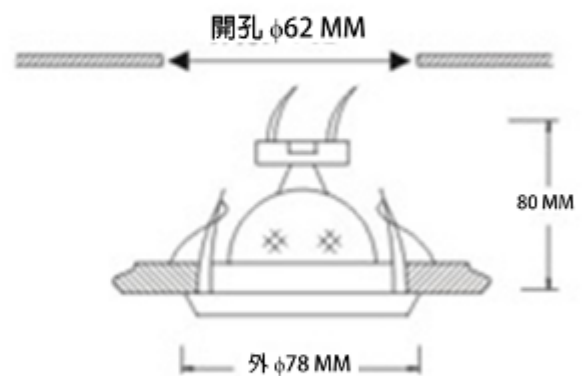

Model No.	ND01W
Light Source	MR16 x1
Cut-out (mm)	90 x 90 mm
Adjustable angle	Yes
Color	White

EPISTAR

LED CHIP INSIDE

Model No.	NG01W
Light Source	MR16 x1
Cut-out (mm)	113mm
Adjustable angle	Yes
Color	White

Model No.	NA01S	NA01W
Light Source	MR16 x1	
Cut-out (mm)	60mm	
Adjustable angle	No	
Color	Steel	White

Model No.	NA03S	NA03W
Light Source	MR16 x1	
Cut-out (mm)	62mm	
Adjustable angle	No	
Color	Steel	White

Model No.	NB01S	NB01W
Light Source	MR16 x1	
Cut-out (mm)	85mm	
Adjustable angle	Yes	
Color	Steel	White

LED Spotlight Set

Model No.	NH01W
Light Source	MR16 x1
Cut-out (mm)	84mm
Adjustable angle	Yes
Color	White

Model No.	NH02S	NH02W
Light Source	MR16 x1	
Cut-out (mm)	75mm	
Adjustable angle	No	
Color	Steel	White

Model No.	NH03W
Light Source	MR16 x1
Cut-out (mm)	75mm
Adjustable angle	Yes
Color	White

Model No.	NJ01S	NJ01W
Light Source	MR16 x1	
Cut-out (mm)	72mm	
Adjustable angle	No	
Color	Steel	White