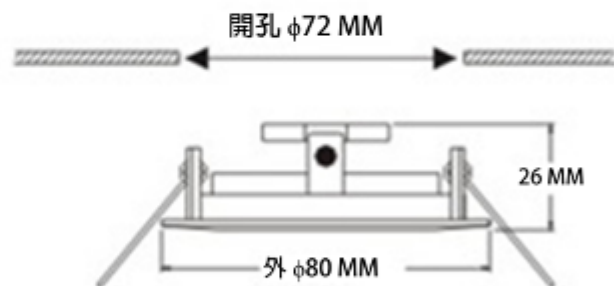

Model No.	NA01S	NA01W
Light Source	MR16 x1	
Cut-out (mm)	60mm	
Adjustable angle	No	
Color	Steel	White

Model No.	NA03S	NA03W
Light Source	MR16 x1	
Cut-out (mm)	62mm	
Adjustable angle	No	
Color	Steel	White

Model No.	NB01S	NB01W
Light Source	MR16 x1	
Cut-out (mm)	85mm	
Adjustable angle	Yes	
Color	Steel	White

LED Spotlight Set

Model No.	NH01W
Light Source	MR16 x1
Cut-out (mm)	84mm
Adjustable angle	Yes
Color	White

Model No.	NH02S	NH02W
Light Source	MR16 x1	
Cut-out (mm)	75mm	
Adjustable angle	No	
Color	Steel	White

Model No.	NH03W
Light Source	MR16 x1
Cut-out (mm)	75mm
Adjustable angle	Yes
Color	White

Model No.	NJ01S	NJ01W
Light Source	MR16 x1	
Cut-out (mm)	72mm	
Adjustable angle	No	
Color	Steel	White