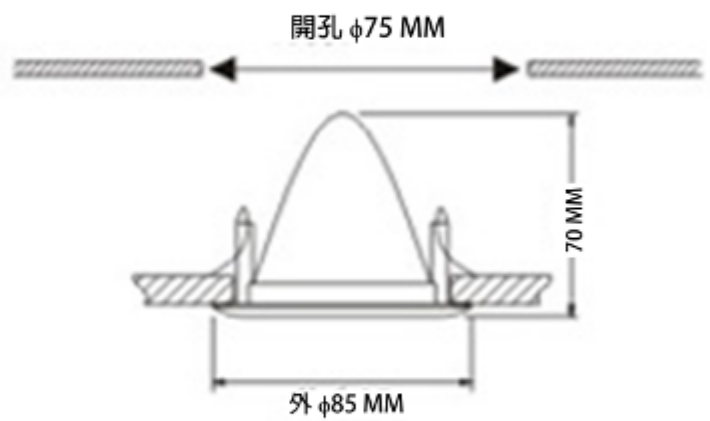

Model No.	ND01W
Light Source	MR16 x1
Cut-out (mm)	90 x 90 mm
Adjustable angle	Yes
Color	White

EPISTAR

LED CHIP INSIDE

Model No.	NG01W
Light Source	MR16 x1
Cut-out (mm)	113mm
Adjustable angle	Yes
Color	White

Model No.	NA01S	NA01W
Light Source	MR16 x1	
Cut-out (mm)	60mm	
Adjustable angle	No	
Color	Steel	White

Model No.	NA03S	NA03W
Light Source	MR16 x1	
Cut-out (mm)	62mm	
Adjustable angle	No	
Color	Steel	White

Model No.	NB01S	NB01W
Light Source	MR16 x1	
Cut-out (mm)	85mm	
Adjustable angle	Yes	
Color	Steel	White

LED Spotlight Set

Model No.	NH01W
Light Source	MR16 x1
Cut-out (mm)	84mm
Adjustable angle	Yes
Color	White

Model No.	NH02S	NH02W
Light Source	MR16 x1	
Cut-out (mm)	75mm	
Adjustable angle	No	
Color	Steel	White

Model No.	NH03W
Light Source	MR16 x1
Cut-out (mm)	75mm
Adjustable angle	Yes
Color	White

Model No.	NJ01S	NJ01W
Light Source	MR16 x1	
Cut-out (mm)	72mm	
Adjustable angle	No	
Color	Steel	White