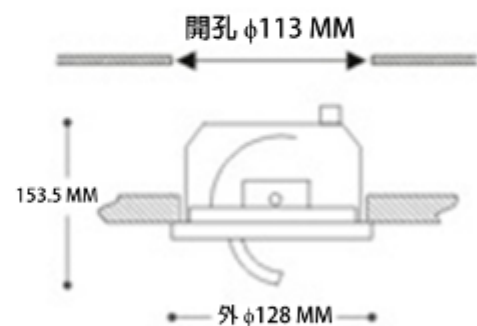

Model No.	ND01W
Light Source	MR16 x1
Cut-out (mm)	90 x 90 mm
Adjustable angle	Yes
Color	White

EPISTAR

LED CHIP INSIDE

Model No.	NG01W
Light Source	MR16 x1
Cut-out (mm)	113mm
Adjustable angle	Yes
Color	White

Model No.	NA01S	NA01W
Light Source	MR16 x1	
Cut-out (mm)	60mm	
Adjustable angle	No	
Color	Steel	White

Model No.	NA03S	NA03W
Light Source	MR16 x1	
Cut-out (mm)	62mm	
Adjustable angle	No	
Color	Steel	White

Model No.	NB01S	NB01W
Light Source	MR16 x1	
Cut-out (mm)	85mm	
Adjustable angle	Yes	
Color	Steel	White

LED Spotlight Set

Model No.	NH01W
Light Source	MR16 x1
Cut-out (mm)	84mm
Adjustable angle	Yes
Color	White

Model No.	NH02S	NH02W
Light Source	MR16 x1	
Cut-out (mm)	75mm	
Adjustable angle	No	
Color	Steel	White

Model No.	NH03W
Light Source	MR16 x1
Cut-out (mm)	75mm
Adjustable angle	Yes
Color	White

Model No.	NJ01S	NJ01W
Light Source	MR16 x1	
Cut-out (mm)	72mm	
Adjustable angle	No	
Color	Steel	White