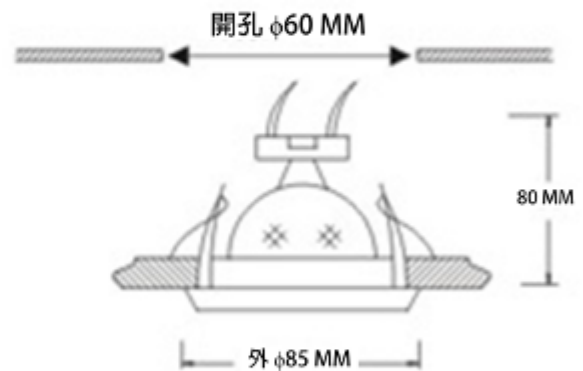

Model No.	ND01W
Light Source	MR16 x1
Cut-out (mm)	90 x 90 mm
Adjustable angle	Yes
Color	White

EPISTAR

LED CHIP INSIDE

Model No.	NG01W
Light Source	MR16 x1
Cut-out (mm)	113mm
Adjustable angle	Yes
Color	White

Model No.	NA01S	NA01W
Light Source	MR16 x1	
Cut-out (mm)	60mm	
Adjustable angle	No	
Color	Steel	White

Model No.	NA03S	NA03W
Light Source	MR16 x1	
Cut-out (mm)	62mm	
Adjustable angle	No	
Color	Steel	White

Model No.	NB01S	NB01W
Light Source	MR16 x1	
Cut-out (mm)	85mm	
Adjustable angle	Yes	
Color	Steel	White

LED Spotlight Set

Model No.	NH01W
Light Source	MR16 x1
Cut-out (mm)	84mm
Adjustable angle	Yes
Color	White

Model No.	NH02S	NH02W
Light Source	MR16 x1	
Cut-out (mm)	75mm	
Adjustable angle	No	
Color	Steel	White

Model No.	NH03W
Light Source	MR16 x1
Cut-out (mm)	75mm
Adjustable angle	Yes
Color	White

Model No.	NJ01S	NJ01W
Light Source	MR16 x1	
Cut-out (mm)	72mm	
Adjustable angle	No	
Color	Steel	White