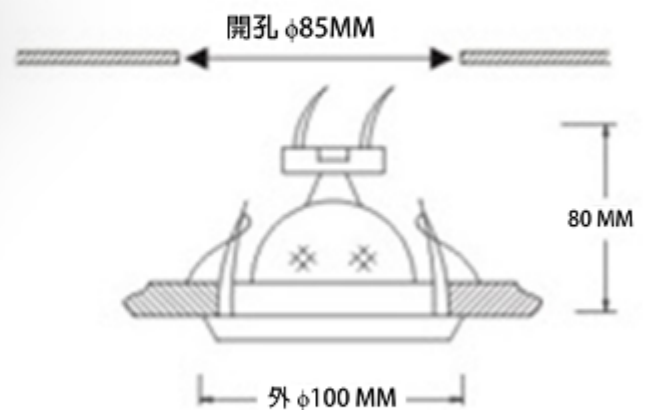

Model No.	ND01W
Light Source	MR16 x1
Cut-out (mm)	90 x 90 mm
Adjustable angle	Yes
Color	White

EPISTAR

LED CHIP INSIDE

Model No.	NG01W
Light Source	MR16 x1
Cut-out (mm)	113mm
Adjustable angle	Yes
Color	White

Model No.	NA01S	NA01W
Light Source	MR16 x1	
Cut-out (mm)	60mm	
Adjustable angle	No	
Color	Steel	White

Model No.	NA03S	NA03W
Light Source	MR16 x1	
Cut-out (mm)	62mm	
Adjustable angle	No	
Color	Steel	White

Model No.	NB01S	NB01W
Light Source	MR16 x1	
Cut-out (mm)	85mm	
Adjustable angle	Yes	
Color	Steel	White

LED Spotlight Set

Model No.	NH01W
Light Source	MR16 x1
Cut-out (mm)	84mm
Adjustable angle	Yes
Color	White

Model No.	NH02S	NH02W
Light Source	MR16 x1	
Cut-out (mm)	75mm	
Adjustable angle	No	
Color	Steel	White

Model No.	NH03W
Light Source	MR16 x1
Cut-out (mm)	75mm
Adjustable angle	Yes
Color	White

Model No.	NJ01S	NJ01W
Light Source	MR16 x1	
Cut-out (mm)	72mm	
Adjustable angle	No	
Color	Steel	White