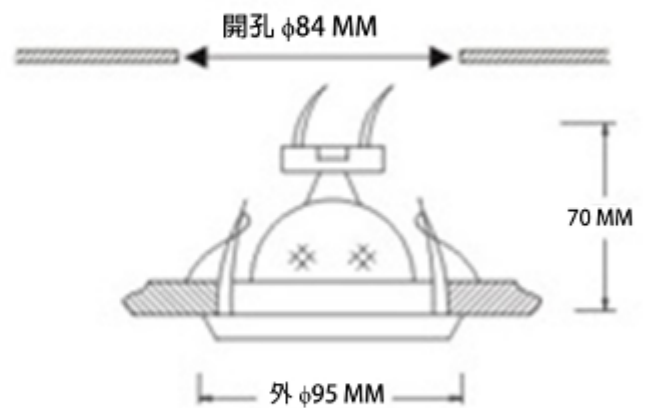

Model No.	ND01W
Light Source	MR16 x1
Cut-out (mm)	90 x 90 mm
Adjustable angle	Yes
Color	White

EPISTAR

LED CHIP INSIDE

Model No.	NG01W
Light Source	MR16 x1
Cut-out (mm)	113mm
Adjustable angle	Yes
Color	White

Model No.	NA01S	NA01W
Light Source	MR16 x1	
Cut-out (mm)	60mm	
Adjustable angle	No	
Color	Steel	White

Model No.	NA03S	NA03W
Light Source	MR16 x1	
Cut-out (mm)	62mm	
Adjustable angle	No	
Color	Steel	White

Model No.	NB01S	NB01W
Light Source	MR16 x1	
Cut-out (mm)	85mm	
Adjustable angle	Yes	
Color	Steel	White

LED Spotlight Set

Model No.	NH01W
Light Source	MR16 x1
Cut-out (mm)	84mm
Adjustable angle	Yes
Color	White

Model No.	NH02S	NH02W
Light Source	MR16 x1	
Cut-out (mm)	75mm	
Adjustable angle	No	
Color	Steel	White

Model No.	NH03W
Light Source	MR16 x1
Cut-out (mm)	75mm
Adjustable angle	Yes
Color	White

Model No.	NJ01S	NJ01W
Light Source	MR16 x1	
Cut-out (mm)	72mm	
Adjustable angle	No	
Color	Steel	White