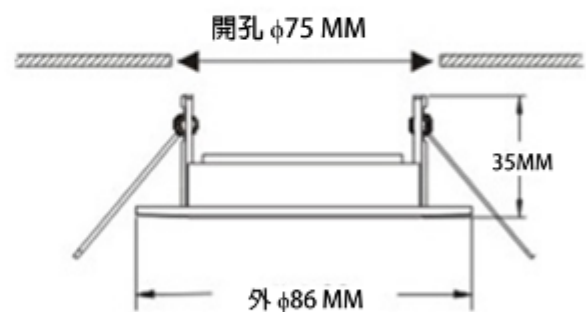

Model No.	NA01S	NA01W
Light Source	MR16 x1	
Cut-out (mm)	60mm	
Adjustable angle	No	
Color	Steel	White

Model No.	NA03S	NA03W
Light Source	MR16 x1	
Cut-out (mm)	62mm	
Adjustable angle	No	
Color	Steel	White

Model No.	NB01S	NB01W
Light Source	MR16 x1	
Cut-out (mm)	85mm	
Adjustable angle	Yes	
Color	Steel	White

LED Spotlight Set

Model No.	NH01W
Light Source	MR16 x1
Cut-out (mm)	84mm
Adjustable angle	Yes
Color	White

Model No.	NH02S	NH02W
Light Source	MR16 x1	
Cut-out (mm)	75mm	
Adjustable angle	No	
Color	Steel	White

Model No.	NH03W
Light Source	MR16 x1
Cut-out (mm)	75mm
Adjustable angle	Yes
Color	White

Model No.	NJ01S	NJ01W
Light Source	MR16 x1	
Cut-out (mm)	72mm	
Adjustable angle	No	
Color	Steel	White