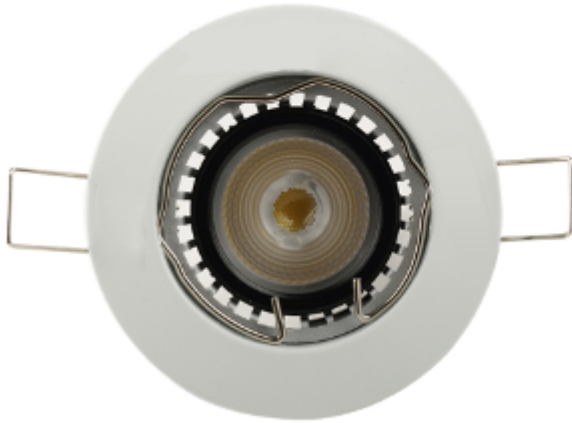

Model No.	ND01W
Light Source	MR16 x1
Cut-out (mm)	90 x 90 mm
Adjustable angle	Yes
Color	White

EPISTAR

LED CHIP INSIDE

Model No.	NG01W
Light Source	MR16 x1
Cut-out (mm)	113mm
Adjustable angle	Yes
Color	White

Model No.	NA01S	NA01W
Light Source	MR16 x1	
Cut-out (mm)	60mm	
Adjustable angle	No	
Color	Steel	White

Model No.	NA03S	NA03W
Light Source	MR16 x1	
Cut-out (mm)	62mm	
Adjustable angle	No	
Color	Steel	White

Model No.	NB01S	NB01W
Light Source	MR16 x1	
Cut-out (mm)	85mm	
Adjustable angle	Yes	
Color	Steel	White

LED Spotlight Set

Model No.	NH01W
Light Source	MR16 x1
Cut-out (mm)	84mm
Adjustable angle	Yes
Color	White

Model No.	NH02S	NH02W
Light Source	MR16 x1	
Cut-out (mm)	75mm	
Adjustable angle	No	
Color	Steel	White

Model No.	NH03W
Light Source	MR16 x1
Cut-out (mm)	75mm
Adjustable angle	Yes
Color	White

Model No.	NJ01S	NJ01W
Light Source	MR16 x1	
Cut-out (mm)	72mm	
Adjustable angle	No	
Color	Steel	White