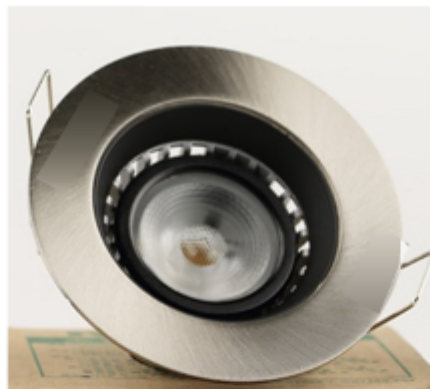

Model No.	ND01W
Light Source	MR16 x1
Cut-out (mm)	90 x 90 mm
Adjustable angle	Yes
Color	White

EPISTAR

LED CHIP INSIDE

Model No.	NG01W
Light Source	MR16 x1
Cut-out (mm)	113mm
Adjustable angle	Yes
Color	White

Model No.	NA01S	NA01W
Light Source	MR16 x1	
Cut-out (mm)	60mm	
Adjustable angle	No	
Color	Steel	White

Model No.	NA03S	NA03W
Light Source	MR16 x1	
Cut-out (mm)	62mm	
Adjustable angle	No	
Color	Steel	White

Model No.	NB01S	NB01W
Light Source	MR16 x1	
Cut-out (mm)	85mm	
Adjustable angle	Yes	
Color	Steel	White

LED Spotlight Set

Model No.	NH01W
Light Source	MR16 x1
Cut-out (mm)	84mm
Adjustable angle	Yes
Color	White

Model No.	NH02S	NH02W
Light Source	MR16 x1	
Cut-out (mm)	75mm	
Adjustable angle	No	
Color	Steel	White

Model No.	NH03W
Light Source	MR16 x1
Cut-out (mm)	75mm
Adjustable angle	Yes
Color	White

Model No.	NJ01S	NJ01W
Light Source	MR16 x1	
Cut-out (mm)	72mm	
Adjustable angle	No	
Color	Steel	White