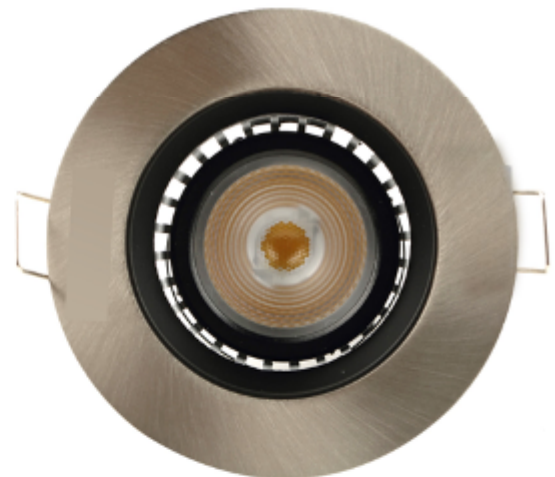

Model No.	ND01W
Light Source	MR16 x1
Cut-out (mm)	90 x 90 mm
Adjustable angle	Yes
Color	White

EPISTAR

LED CHIP INSIDE

Model No.	NG01W
Light Source	MR16 x1
Cut-out (mm)	113mm
Adjustable angle	Yes
Color	White

Model No.	NA01S	NA01W
Light Source	MR16 x1	
Cut-out (mm)	60mm	
Adjustable angle	No	
Color	Steel	White

Model No.	NA03S	NA03W
Light Source	MR16 x1	
Cut-out (mm)	62mm	
Adjustable angle	No	
Color	Steel	White

Model No.	NB01S	NB01W
Light Source	MR16 x1	
Cut-out (mm)	85mm	
Adjustable angle	Yes	
Color	Steel	White

LED Spotlight Set

Model No.	NH01W
Light Source	MR16 x1
Cut-out (mm)	84mm
Adjustable angle	Yes
Color	White

Model No.	NH02S	NH02W
Light Source	MR16 x1	
Cut-out (mm)	75mm	
Adjustable angle	No	
Color	Steel	White

Model No.	NH03W
Light Source	MR16 x1
Cut-out (mm)	75mm
Adjustable angle	Yes
Color	White

Model No.	NJ01S	NJ01W
Light Source	MR16 x1	
Cut-out (mm)	72mm	
Adjustable angle	No	
Color	Steel	White