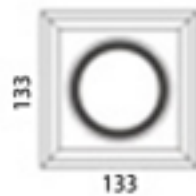

SDL100A

SDL100C

Model No.	SDL100A	SDL100B	SDL100C
Light Source	MR16 x1		
Adjustable angle	Yes		
Color	White	Black	Black and White
Dimension	L100*W100*H120 MM		

SDL200B

SDL200A

SDL300A

SDL200C

SDL300C

Model No.	SDL200A	SDL200B	SDL200C	SDL300A	SDL300B	SDL300C
Light Source	MR16 x2			MR16 x3		
Adjustable angle	Yes					
Color	White	Black	Black and White	White	Black	Black and White
Dimension	L200*W100*H120 MM			L300*W100*H120 MM		

# LED Spotlight Set

Model No.	<b>NC01SA</b>
Light Source	MR16 x1
Cut-out (mm)	100*100mm
Adjustable angle	Yes
Color	White

\*另有單頭及3頭款

\*另有單頭及3頭款

Model No.	<b>NC02SD</b>
Light Source	MR16 x2
Cut-out (mm)	202*98mm
Adjustable angle	Yes
Color	White

\*另有單頭及3頭款