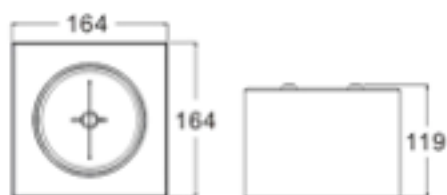

# LED Spotlight Set

Model No.	<b>NC01SA</b>
Light Source	MR16 x1
Cut-out (mm)	100*100mm
Adjustable angle	Yes
Color	White

\*另有單頭及3頭款

# LED Spotlight Set

Model No.	<b>NC02SB</b>
Light Source	MR16 x2
Cut-out (mm)	210*105mm
Adjustable angle	Yes
Color	White

\*另有單頭及3頭款

Model No.	<b>NC02SA</b>
Light Source	MR16 x2
Cut-out (mm)	210*105mm
Adjustable angle	Yes
Color	White

\*另有單頭及3頭款

Model No.	<b>NC02SD</b>
Light Source	MR16 x2
Cut-out (mm)	202*98mm
Adjustable angle	Yes
Color	White

\*另有單頭及3頭款

# LED Spotlight Set

Model No.	<b>NC03SA</b>
Light Source	MR16 x3
Cut-out (mm)	316*105mm
Adjustable angle	Yes
Color	White

\*另有單頭及2頭款

ArchiRay  
15W AR111 LED燈杯

**完美替代!**  
50W AR111舊款鹵素燈杯

Model No.	NQ01W	NQ02W
Light Source	AR111 x1	AR111 x2
Adjustable angle	No	
Color	Steel	White