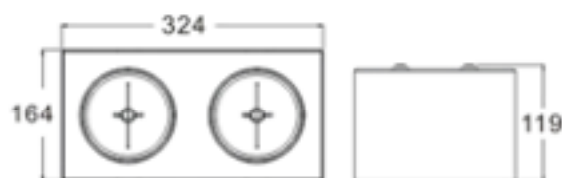

# LED Spotlight Set

Model No.	<b>NC02SB</b>
Light Source	MR16 x2
Cut-out (mm)	210*105mm
Adjustable angle	Yes
Color	White

\*另有單頭及3頭款

Model No.	<b>NC02SA</b>
Light Source	MR16 x2
Cut-out (mm)	210*105mm
Adjustable angle	Yes
Color	White

\*另有單頭及3頭款

Model No.	<b>NC02SD</b>
Light Source	MR16 x2
Cut-out (mm)	202*98mm
Adjustable angle	Yes
Color	White

\*另有單頭及3頭款

# LED Spotlight Set

Model No.	<b>NC03SA</b>
Light Source	MR16 x3
Cut-out (mm)	316*105mm
Adjustable angle	Yes
Color	White

\*另有單頭及2頭款

ArchiRay  
15W AR111 LED燈杯

**完美替代!**  
50W AR111舊款鹵素燈杯

Model No.	NQ01W	NQ02W
Light Source	AR111 x1	AR111 x2
Adjustable angle	No	
Color	Steel	White