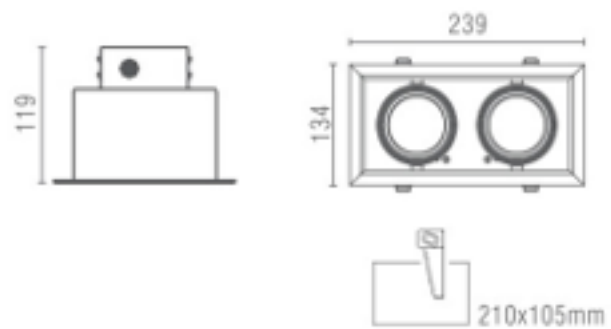

LED Spotlight Set

Model No.	NC02SB
Light Source	MR16 x2
Cut-out (mm)	210*105mm
Adjustable angle	Yes
Color	White

*另有單頭及3頭款