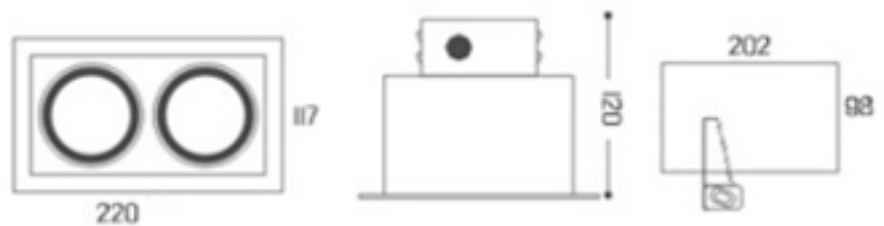

# LED Spotlight Set

Model No.	<b>NC01SA</b>
Light Source	MR16 x1
Cut-out (mm)	100*100mm
Adjustable angle	Yes
Color	White

\*另有單頭及3頭款

# LED Spotlight Set

Model No.	<b>NC02SB</b>
Light Source	MR16 x2
Cut-out (mm)	210*105mm
Adjustable angle	Yes
Color	White

\*另有單頭及3頭款

Model No.	<b>NC02SA</b>
Light Source	MR16 x2
Cut-out (mm)	210*105mm
Adjustable angle	Yes
Color	White

\*另有單頭及3頭款

Model No.	<b>NC02SD</b>
Light Source	MR16 x2
Cut-out (mm)	202*98mm
Adjustable angle	Yes
Color	White

\*另有單頭及3頭款