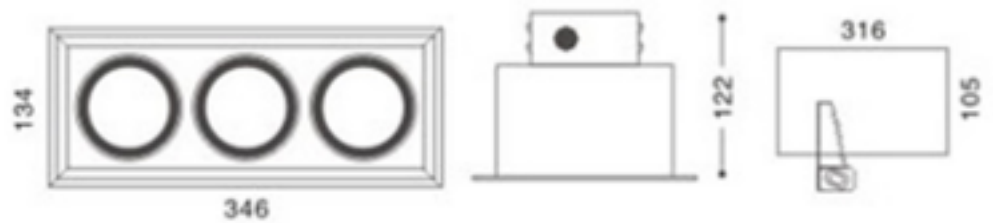

LED Spotlight Set

Model No.	NC03SA
Light Source	MR16 x3
Cut-out (mm)	316*105mm
Adjustable angle	Yes
Color	White

*另有單頭及2頭款