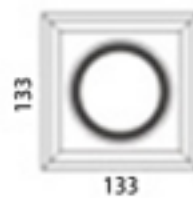

LED Spotlight Set

Model No.	NC01SA
Light Source	MR16 x1
Cut-out (mm)	100*100mm
Adjustable angle	Yes
Color	White

*另有單頭及3頭款