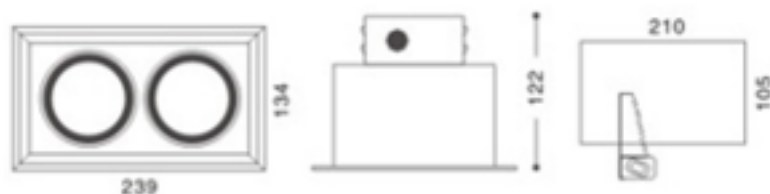

Model No.	<b>NC01SB</b>
Light Source	MR16 x1
Cut-out (mm)	100*100mm
Adjustable angle	Yes
Color	White

\*另有單頭及3頭款

# LED Spotlight Set

Model No.	<b>NC01SA</b>
Light Source	MR16 x1
Cut-out (mm)	100*100mm
Adjustable angle	Yes
Color	White

\*另有單頭及3頭款

# LED Spotlight Set

Model No.	<b>NC02SB</b>
Light Source	MR16 x2
Cut-out (mm)	210*105mm
Adjustable angle	Yes
Color	White

\*另有單頭及3頭款

Model No.	<b>NC02SA</b>
Light Source	MR16 x2
Cut-out (mm)	210*105mm
Adjustable angle	Yes
Color	White