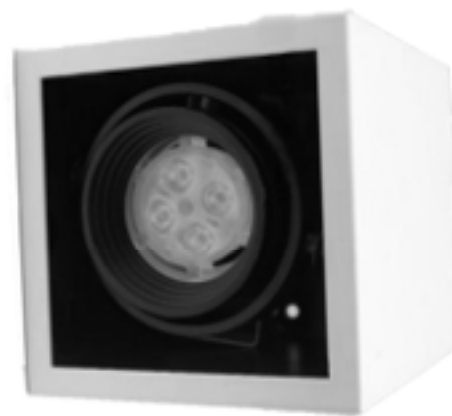

SDL100A

SDL100C

Model No.	SDL100A	SDL100B	SDL100C
Light Source	MR16 x1		
Adjustable angle	Yes		
Color	White	Black	Black and White
Dimension	L100*W100*H120 MM		

SDL200B

SDL200A

SDL300A

SDL200C

SDL300C

Model No.	SDL200A	SDL200B	SDL200C	SDL300A	SDL300B	SDL300C
Light Source	MR16 x2			MR16 x3		
Adjustable angle	Yes					
Color	White	Black	Black and White	White	Black	Black and White
Dimension	L200*W100*H120 MM			L300*W100*H120 MM		

Model No.	<b>NC01SB</b>
Light Source	MR16 x1
Cut-out (mm)	100*100mm
Adjustable angle	Yes
Color	White

\*另有單頭及3頭款

# LED Spotlight Set

Model No.	<b>NC01SA</b>
Light Source	MR16 x1
Cut-out (mm)	100*100mm
Adjustable angle	Yes
Color	White

\*另有單頭及3頭款