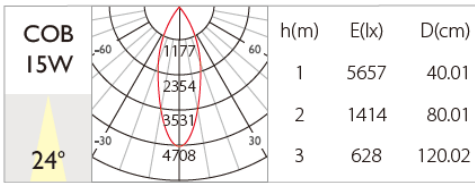

LED Pendant light Series

Reflector

Specification

- High lumen efficiency CREE COB
- Aluminium housing
- External constant current LED driver
- DALI/0-10V/TRIAC dimmable available
- Black / white finish