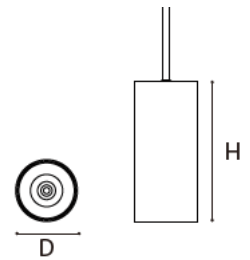

LED Pendant light Series

Reflector

Black

White

Golden

Specification

- High lumen efficiency CREE COB
- Aluminium housing
- External constant current LED driver
- DALI/0-10V/TRIAC dimmable available
- Black / white finish

Dimension	Model	Wattage	Lumen	CCT	CRI	Input voltage
Φ55 x 165	DS097108	8W	680lm	2700K/3000K/4000K/5000K/6000K	>80 / >90	AC220V
Φ55 x 205	DS097112	12W	1020lm	2700K/3000K/4000K/5000K/6000K	>80 / >90	AC220V
Φ55 x 245	DS097115	15W	1275lm	2700K/3000K/4000K/5000K/6000K	>80 / >90	AC220V
Φ65 x 165	DS097215	15W	1275lm	2700K/3000K/4000K/5000K/6000K	>80 / >90	AC220V
Φ65 x 205	DS097220	20W	1700lm	2700K/3000K/4000K/5000K/6000K	>80 / >90	AC220V
Φ65 x 245	DS097225	25W	2125lm	2700K/3000K/4000K/5000K/6000K	>80 / >90	AC220V
Φ75 x 165	DS097320	20W	1700lm	2700K/3000K/4000K/5000K/6000K	>80 / >90	AC220V
Φ75 x 205	DS097325	25W	2125lm	2700K/3000K/4000K/5000K/6000K	>80 / >90	AC220V
Φ75 x 245	DS097330	30W	2550lm	2700K/3000K/4000K/5000K/6000K	>80 / >90	AC220V