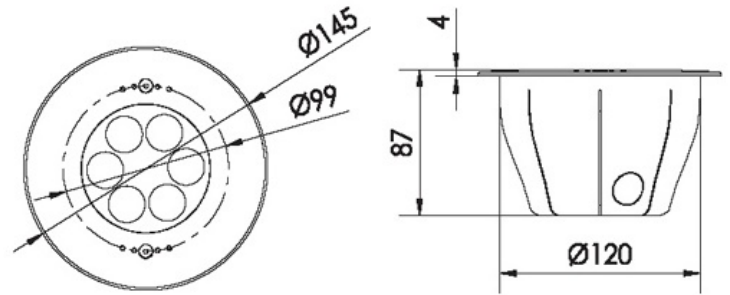

# Underwater Light Series

CE ✓ RoHS

IP 68

Model No.	UWL070D	UWL120D
LED chip		
Wattage	7 W	12 W
Input Voltage	DC12V / DC24V	
Output Lumen	560 lm	960 lm
Color temperature	3000K / 4000K / 6000K / RGB	
CRI (Ra)	>80	
Beam Angle	5° / 12.5° / 20° / 30° / 45°	
Protection Grade	IP68	
Ambient Temperature	-25°C ~ 50°C	