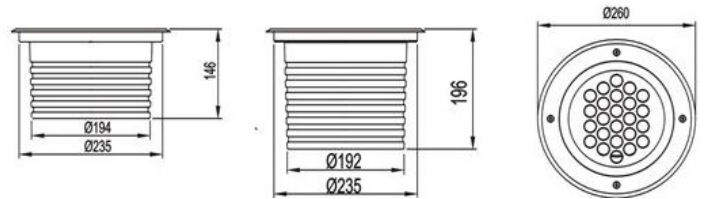

Underground Light Series

Distribution Curve Flux (SBC Case)

Model No.	UGLS0210A	UGLS0300A	UGLS0300B	UGLS0400B
LED chip				
Wattage	21 W	30 W	30 W	40 W
Input Voltage	AC100-240V			
Output Lumen	1680 lm	2400 lm	2400 lm	3200 lm
Color temperature	3000K / 4000K / 6000K / RGB			
CRI (Ra)	>80			
Beam Angle	5° / 12.5° / 20° / 30° / 45°			
Protection Grade	IP67			
Ambient Temperature	-25°C ~ 50°C			