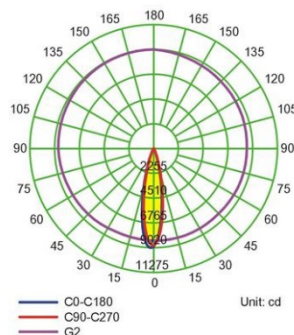

Underground Light Series

Distribution Curve Flux (SBC Case)

Model No.	UGLS0210A	UGLS0300A	UGLS0300B	UGLS0400B
LED chip				
Wattage	21 W	30 W	30 W	40 W
Input Voltage	AC100-240V			
Output Lumen	1680 lm	2400 lm	2400 lm	3200 lm
Color temperature	3000K / 4000K / 6000K / RGB			
CRI (Ra)	>80			
Beam Angle	5° / 12.5° / 20° / 30° / 45°			
Protection Grade	IP67			
Ambient Temperature	-25°C ~ 50°C			