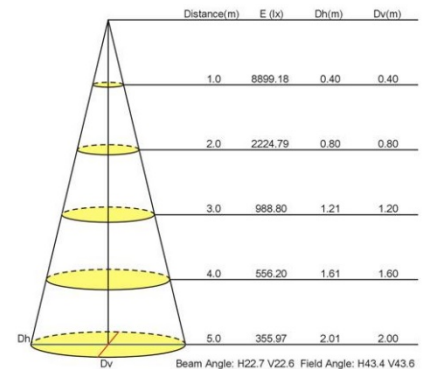

Underground Light Series

Distribution Curve Flux (SBC Case)

Model No.	UGLS0210A	UGLS0300A	UGLS0300B	UGLS0400B
LED chip				
Wattage	21 W	30 W	30 W	40 W
Input Voltage	AC100-240V			
Output Lumen	1680 lm	2400 lm	2400 lm	3200 lm
Color temperature	3000K / 4000K / 6000K / RGB			
CRI (Ra)	>80			
Beam Angle	5° / 12.5° / 20° / 30° / 45°			
Protection Grade	IP67			
Ambient Temperature	-25°C ~ 50°C			