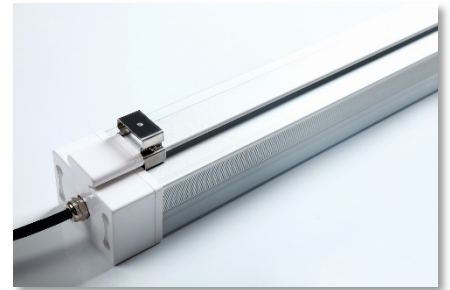

# Tri-proof LED batten

## Specification

- SMD LED
- Aluminium housing
- PC diffuser
- Built-in isolated LED driver
- Lightening-protection technology
- **IK07** shock-proof

Fixture Produced by

Length (X)	Model	Wattage	Lumen	CCT	CRI	Input voltage	PF
350mm	TPL0320	20W	2000lm	3000K/4000K/5000K/6500K	80	AC100-240V	0.96
662mm	TPL0620	20W	2000lm	3000K/4000K/5000K/6500K	80	AC100-240V	0.96
1562mm	TPL1535	35W	3500lm	3000K/4000K/5000K/6500K	80	AC100-240V	0.96

## Specification

- SMD LED
- Aluminium housing
- PC diffuser
- Built-in isolated LED driver
- Lightening-protection technology
- **IK07** shock-proof

Fixture Produced by

Length (X)	Model	Wattage	Lumen	CCT	CRI	Input voltage	PF
662mm	TPL0610	10W	1000lm	3000K/4000K/5000K/6500K	80	AC100-240V	0.96
962mm	TPL0914	14W	2000lm	3000K/4000K/5000K/6500K	80	AC100-240V	0.96
1262mm	TPL1218	18W	3500lm	3000K/4000K/5000K/6500K	80	AC100-240V	0.96