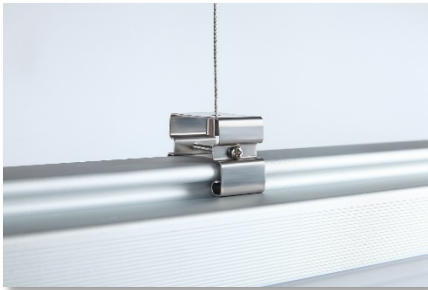

# Tri-proof LED batten

## Specification

- SMD LED
- Aluminium housing
- PC diffuser
- Built-in isolated LED driver
- Lightening-protection technology
- **IK07** shock-proof

Fixture Produced by

Length (X)	Model	Wattage	Lumen	CCT	CRI	Input voltage	PF
350mm	TPL0320	20W	2000lm	3000K/4000K/5000K/6500K	80	AC100-240V	0.96
662mm	TPL0620	20W	2000lm	3000K/4000K/5000K/6500K	80	AC100-240V	0.96
1562mm	TPL1535	35W	3500lm	3000K/4000K/5000K/6500K	80	AC100-240V	0.96

## Specification

- SMD LED
- Aluminium housing
- PC diffuser
- Built-in isolated LED driver
- Lightening-protection technology
- **IK07** shock-proof

Fixture Produced by

Length (X)	Model	Wattage	Lumen	CCT	CRI	Input voltage	PF
662mm	TPL0610	10W	1000lm	3000K/4000K/5000K/6500K	80	AC100-240V	0.96
962mm	TPL0914	14W	2000lm	3000K/4000K/5000K/6500K	80	AC100-240V	0.96
1262mm	TPL1218	18W	3500lm	3000K/4000K/5000K/6500K	80	AC100-240V	0.96