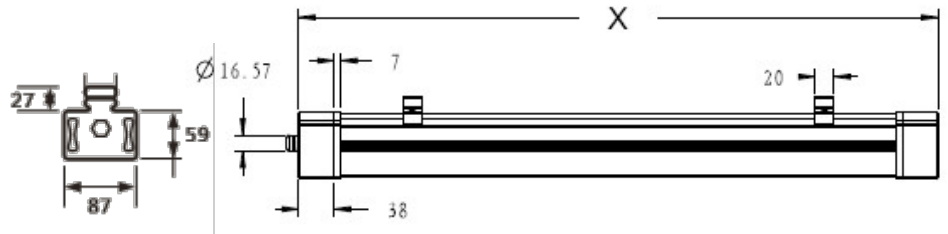

## Specification

- SMD LED
- Aluminium housing
- PC diffuser
- Built-in isolated LED driver
- Lightening-protection technology
- **IK07** shock-proof

Fixture Produced by

Length (X)	Model	Wattage	Lumen	CCT	CRI	Input voltage	PF
350mm	TPL0320	20W	2000lm	3000K/4000K/5000K/6500K	80	AC100-240V	0.96
662mm	TPL0620	20W	2000lm	3000K/4000K/5000K/6500K	80	AC100-240V	0.96
1562mm	TPL1535	35W	3500lm	3000K/4000K/5000K/6500K	80	AC100-240V	0.96

## Specification

- SMD LED
- Aluminium housing
- PC diffuser
- Built-in isolated LED driver
- Lightening-protection technology
- **IK07** shock-proof

Fixture Produced by

Length (X)	Model	Wattage	Lumen	CCT	CRI	Input voltage	PF
662mm	TPL0610	10W	1000lm	3000K/4000K/5000K/6500K	80	AC100-240V	0.96
962mm	TPL0914	14W	2000lm	3000K/4000K/5000K/6500K	80	AC100-240V	0.96
1262mm	TPL1218	18W	3500lm	3000K/4000K/5000K/6500K	80	AC100-240V	0.96