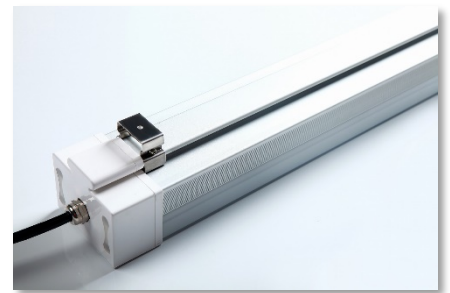

# Tri-proof LED batten

## Specification

- SMD LED
- Aluminium housing
- PC diffuser
- Built-in isolated LED driver
- Lightening-protection technology
- **IK07** shock-proof

Fixture Produced by

Length (X)	Model	Wattage	Lumen	CCT	CRI	Input voltage	PF
350mm	TPL0320	20W	2000lm	3000K/4000K/5000K/6500K	80	AC100-240V	0.96
662mm	TPL0620	20W	2000lm	3000K/4000K/5000K/6500K	80	AC100-240V	0.96
1562mm	TPL1535	35W	3500lm	3000K/4000K/5000K/6500K	80	AC100-240V	0.96