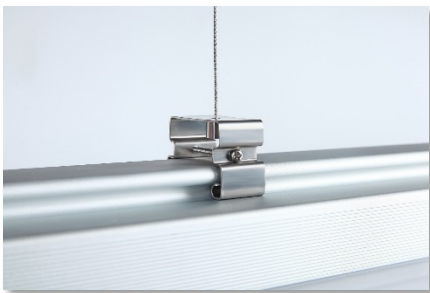

# Tri-proof LED batten

## Specification

- SMD LED
- Aluminium housing
- PC diffuser
- Built-in isolated LED driver
- Lightening-protection technology
- **IK07** shock-proof

Fixture Produced by

Length (X)	Model	Wattage	Lumen	CCT	CRI	Input voltage	PF
350mm	TPL0320	20W	2000lm	3000K/4000K/5000K/6500K	80	AC100-240V	0.96
662mm	TPL0620	20W	2000lm	3000K/4000K/5000K/6500K	80	AC100-240V	0.96
1562mm	TPL1535	35W	3500lm	3000K/4000K/5000K/6500K	80	AC100-240V	0.96