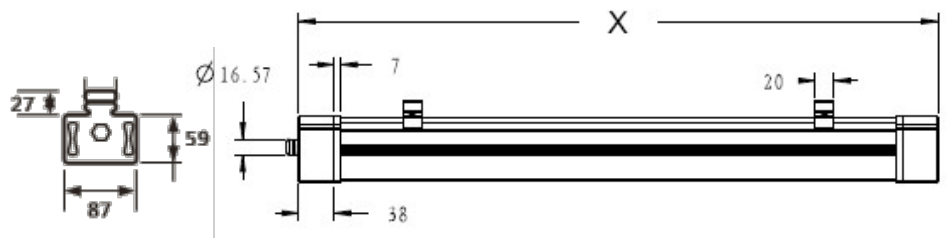

## Specification

- SMD LED
- Aluminium housing
- PC diffuser
- Built-in isolated LED driver
- Lightening-protection technology
- **IK07** shock-proof

Fixture Produced by

Length (X)	Model	Wattage	Lumen	CCT	CRI	Input voltage	PF
350mm	TPL0320	20W	2000lm	3000K/4000K/5000K/6500K	80	AC100-240V	0.96
662mm	TPL0620	20W	2000lm	3000K/4000K/5000K/6500K	80	AC100-240V	0.96
1562mm	TPL1535	35W	3500lm	3000K/4000K/5000K/6500K	80	AC100-240V	0.96

## Specification

- SMD LED
- Aluminium housing
- PC diffuser
- Built-in isolated LED driver
- Lightening-protection technology
- **IK07** shock-proof

Fixture Produced by

Length (X)	Model	Wattage	Lumen	CCT	CRI	Input voltage	PF
662mm	TPL0610	10W	1000lm	3000K/4000K/5000K/6500K	80	AC100-240V	0.96
962mm	TPL0914	14W	2000lm	3000K/4000K/5000K/6500K	80	AC100-240V	0.96
1262mm	TPL1218	18W	3500lm	3000K/4000K/5000K/6500K	80	AC100-240V	0.96