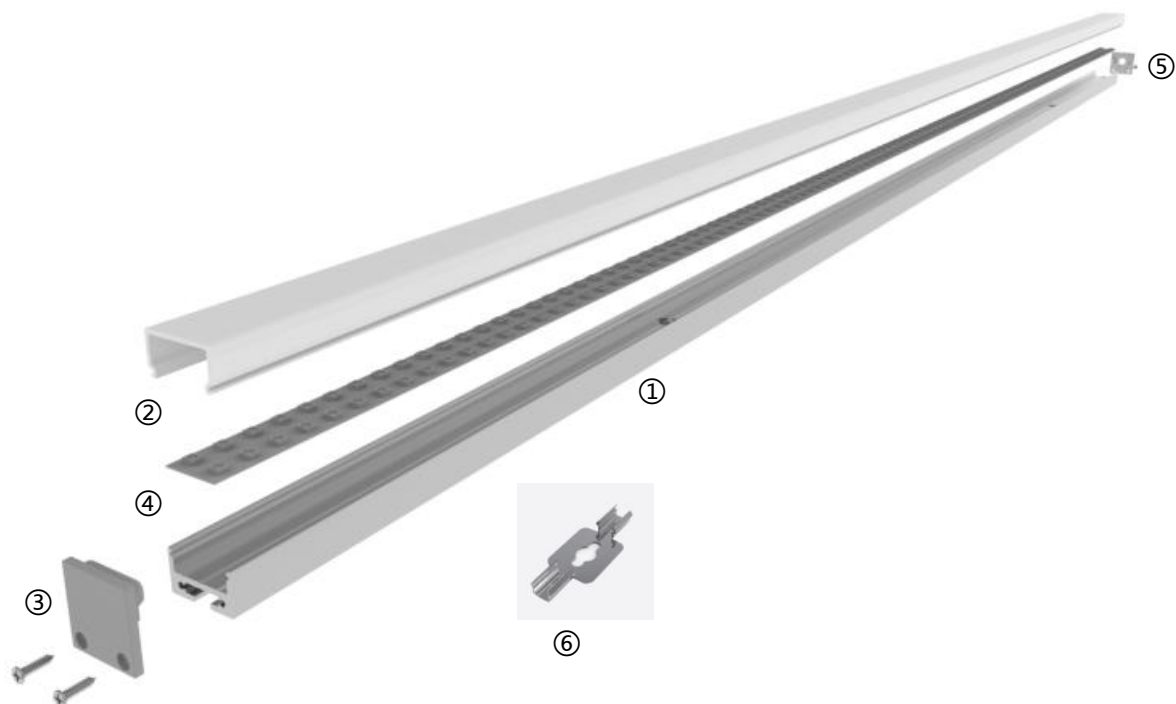

3、 "Two" end caps

Two options of end cap for two ways of wire outgoing, Close-fitting design without screws makes installation much easier

4、 Various installation methods

A wide range of installation accessories wider applications

5、 "One" cut

Consistent length between diffuser and profile

6、 Smart control for unlimited possibilities

Perfectly match the profiles like customized, Control by hand sweep or touching

Details

Standard Configuration

① Profile:

Installation: Surface mounted/Recessed
 Material: AL6063-T5
 Applications: Indoors
 Profile weight: 0.45kg/2.0m
 Size: L2000*W19.7*H11mm
 Surface processing: Anodizing

② Diffuser:

Type: Frosted diffuse
 Material: PC
 Light transmittance : 85%
 Size : L2000*W19.7*H10.6mm
 (shrink) 0.8mm/m when the temperature rises (drops) 10°C.

③ End cap:

Material : fireproof PC
 Size : L19.7*W19.7*H5mm
 Surface Technic : Spray paint

⑥ Clips:

Material : SUS304
 Size : L38*W15*H4.5mm

Optional Accessories

Reference Photo	Name/Model	Size (mm)	Material
	⑤End cap with hole	L19.7*W19.7*H5mm	fireproof PC
	Pendant-with junction box	Cord:D1.5*2000mm (D1.5*4000mm) Box:L80*W80*H30mm	steel/ copper /ADC12
	Pendant-without junction box	Cord:D1.5*2000mm (D1.5*4000mm)	steel/copper
	180° straight	L62.5*W16*H13mm	SPCC
	④FPC strip	Material : FPC , CCT : 2700/3000/4000/5000/6000K ; Ra > 90; Voltage:24V ; Power : 8W/m ; Lumen : 850Lm/m ; PCB width : 10mm ; Minimum cut : 50mm ;	
	④FPC strip	Material : FPC , CCT : 2700/3000/4000/5000/6000K ; Ra > 90; Voltage:24V ; Power : 15W/m ; Lumen : 1600Lm/m ; PCB width : 10mm ; Minimum cut : 50mm ;	
	Power	Three-in-one dimming power driver (0-10V、 PWM、 resisance) ; size : 330*21*20mm; white; 25W	