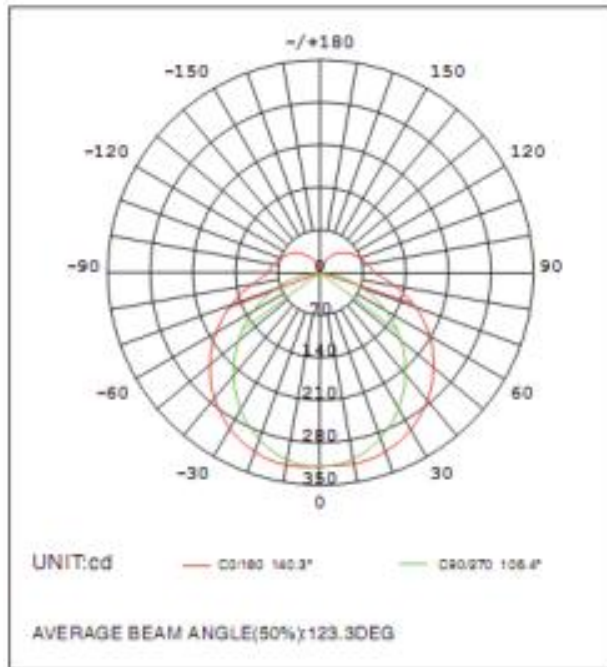

Optical Parameter