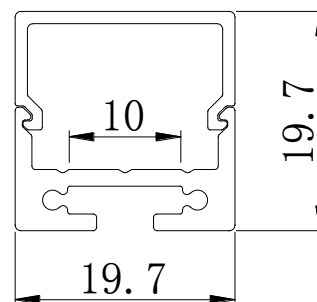

3、 "Two" end caps

Two options of end cap for two ways of wire outgoing, Close-fitting design without screws makes installation much easier

4、 Various installation methods

A wide range of installation accessories wider applications

5、 "One" cut

Consistent length between diffuser and profile

6、 Smart control for unlimited possibilities

Perfectly match the profiles like customized, Control by hand sweep or touching

Details

Standard Configuration

① Profile:

Installation: Surface mounted/Recessed
 Material: AL6063-T5
 Applications: Indoors
 Profile weight: 0.45kg/2.0m
 Size: L2000*W19.7*H11mm
 Surface processing: Anodizing

② Diffuser:

Type: Frosted diffuse
 Material: PC
 Light transmittance : 85%
 Size : L2000*W19.7*H10.6mm
 (shrink) 0.8mm/m when the temperature rises (drops) 10°C.

③ End cap:

Material : fireproof PC
 Size : L19.7*W19.7*H5mm
 Surface Technic : Spray paint

⑥ Clips:

Material : SUS304
 Size : L38*W15*H4.5mm

Optional Accessories

Reference Photo	Name/Model	Size (mm)	Material
	⑤End cap with hole	L19.7*W19.7*H5mm	fireproof PC
	Pendant-with junction box	Cord:D1.5*2000mm (D1.5*4000mm) Box:L80*W80*H30mm	steel/ copper /ADC12
	Pendant-without junction box	Cord:D1.5*2000mm (D1.5*4000mm)	steel/copper
	180° straight	L62.5*W16*H13mm	SPCC
	④FPC strip	Material : FPC , CCT : 2700/3000/4000/5000/6000K ; Ra > 90; Voltage:24V ; Power : 8W/m ; Lumen : 850Lm/m ; PCB width : 10mm ; Minimum cut : 50mm ;	
	④FPC strip	Material : FPC , CCT : 2700/3000/4000/5000/6000K ; Ra > 90; Voltage:24V ; Power : 15W/m ; Lumen : 1600Lm/m ; PCB width : 10mm ; Minimum cut : 50mm ;	
	Power	Three-in-one dimming power driver (0-10V、 PWM、 resisance) ; size : 330*21*20mm; white; 25W	