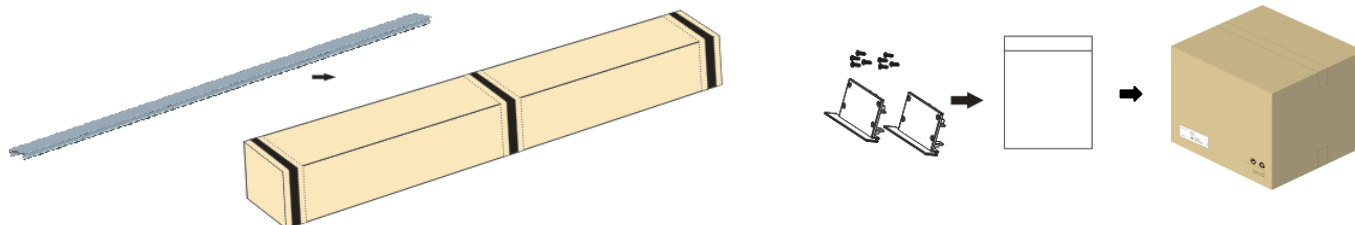

2. Raw Material Packaging

Profile Package

Type	Size(mm)	NW(kg)	GW(kg)	Content
Packing box	2080*118*99	15.75	18.1	35Pcs

Diffuser Package

Type	Size(mm)	NW(kg)	GW(kg)	Content
packing carton	2100*180*170	13.3	15.8	144Pcs

End capPackage

Type	Size(mm)	NW(kg)	GW(kg)	Content
packing carton	250*250*130	/	/	200Set (2Pcs/Set)

clipsPackage

Type	Size(mm)	NW(kg)	GW(kg)	Content
packing carton	250*250*130	/	/	100Set (4Pcs/Set)