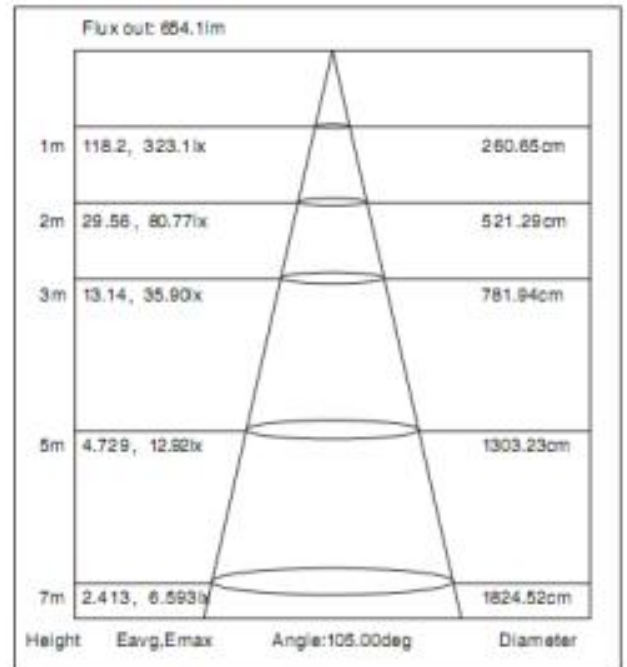

① Profile:

Installation: Surface mounted/Recessed
 Material: AL6063-T5
 Applications: Indoors
 Profile weight: 0.45kg/2.0m
 Size: L2000*W19.7*H11mm
 Surface processing: Anodizing

② Diffuser:

Type: Frosted diffuse
 Material: PC
 Light transmittance : 85%
 Size : L2000*W19.7*H10.6mm
 (shrink) 0.8mm/m when the temperature rises (drops) 10°C.

③ End cap:

Material : fireproof PC
 Size : L19.7*W19.7*H5mm
 Surface Technic : Spray paint

⑥ Clips:

Material : SUS304
 Size : L38*W15*H4.5mm

Optional Accessories

Reference Photo	Name/Model	Size (mm)	Material
	⑤End cap with hole	L19.7*W19.7*H5mm	fireproof PC
	Pendant-with junction box	Cord:D1.5*2000mm (D1.5*4000mm) Box:L80*W80*H30mm	steel/ copper /ADC12
	Pendant-without junction box	Cord:D1.5*2000mm (D1.5*4000mm)	steel/copper
	180° straight	L62.5*W16*H13mm	SPCC
	④FPC strip	Material : FPC , CCT : 2700/3000/4000/5000/6000K ; Ra > 90; Voltage:24V ; Power : 8W/m ; Lumen : 850Lm/m ; PCB width : 10mm ; Minimum cut : 50mm ;	
	④FPC strip	Material : FPC , CCT : 2700/3000/4000/5000/6000K ; Ra > 90; Voltage:24V ; Power : 15W/m ; Lumen : 1600Lm/m ; PCB width : 10mm ; Minimum cut : 50mm ;	
	Power	Three-in-one dimming power driver (0-10V、 PWM、 resisance) ; size : 330*21*20mm; white; 25W	

Optical Parameter

Package

1. Component Packaging

Individual Package

Type	Size(mm)	NW(kg)	GW(kg)	Content
Packing box	41*27.5*2080	0.64	1.12	1set (Profile+Diffuser+End cap+clip)

Bundle

CBM(m3)	Size(mm)	NW(kg)	GW(kg)	Qty/bundle
0.028	164*82.5*2080	7.68	13.44	12set