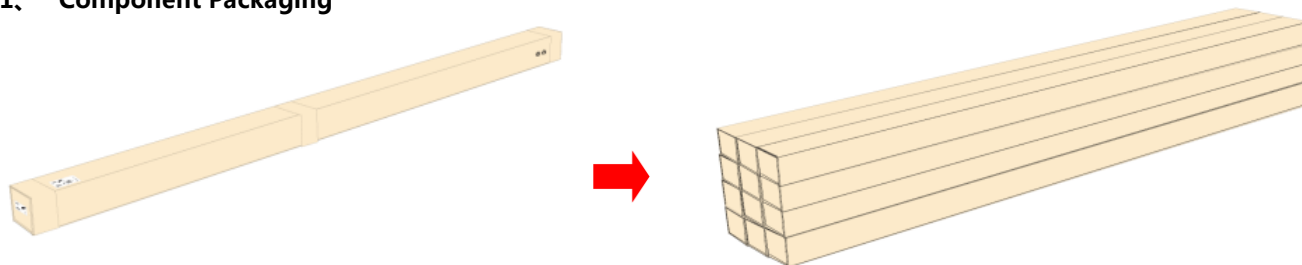

Package

1. Component Packaging

Individual Package

Type	Size(mm)	NW(kg)	GW(kg)	Content
Packing box	41*27.5*2080	0.64	1.12	1set (Profile+Diffuser+End cap+clip)

Bundle

CBM(m3)	Size(mm)	NW(kg)	GW(kg)	Qty/bundle
0.028	164*82.5*2080	7.68	13.44	12set