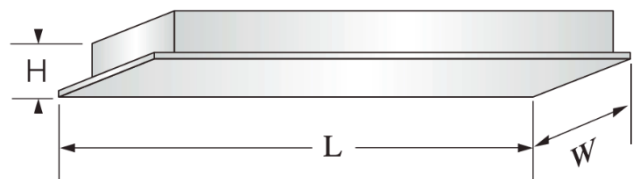

Recessed lighting fixture for LED T8 tube

Glossy silver reflector

Specification

- Suitable for single / double end input LED T8 tube
- Steel housing
- Surface mounted type also available
- Matt silver / glossy silver aluminium reflector

Recessed lighting fixture for LED T5 tube

Glossy silver reflector

Specification

- Suitable for single end input LED T5 tube
- Steel housing
- Surface mounted type also available
- Matt silver / glossy silver aluminium reflector

Size (mm)	Model	Lamp source
L595 x W295 x H53	TSR0621-T5	2x 600mm LED T5 tube
L595 x W595 x H53	TSR0622-T5	3x 600mm LED T5 tube
L1195 x W295 x H53	TSR1241-T5	2x 1200mm LED T5 tube
L1195 x W595 x H53	TSR1242-T5	3x 1200mm LED T5 tube