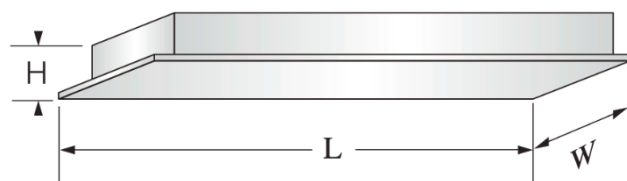

# Recessed lighting fixture for fluorescent T5 tube

## Specification

- Steel housing
- Glossy silver aluminium reflector

| Size (mm)          | Model      | Lamp source                   |
|--------------------|------------|-------------------------------|
| L595 x W295 x H53  | TSR0621-T5 | 2x 600mm fluorescent T5 tube  |
| L595 x W595 x H53  | TSR0622-T5 | 3x 600mm fluorescent T5 tube  |
| L1195 x W295 x H53 | TSR1241-T5 | 2x 1200mm fluorescent T5 tube |
| L1195 x W595 x H53 | TSR1242-T5 | 3x 1200mm fluorescent T5 tube |