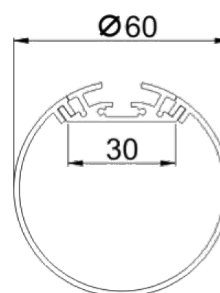

Suspend LED Strip Set

External MEANWELL Driver

Model No.	SMCE09 (1200mm)
LED chip	EPISTAR LED CHIP INSIDE
Dimension (mm)	L1200*φ60
Wattage	24W
Input Voltage	AC 90-264 V
Output Lumen (lm)	3350 lm
Color temperature	2700K / 3000K / 4000K / 6000K
CRI (Ra)	>85
Ambient Temperature	-20°C - 45°C
Colour	Aluminium

此燈具套裝另有2呎款式可供訂購