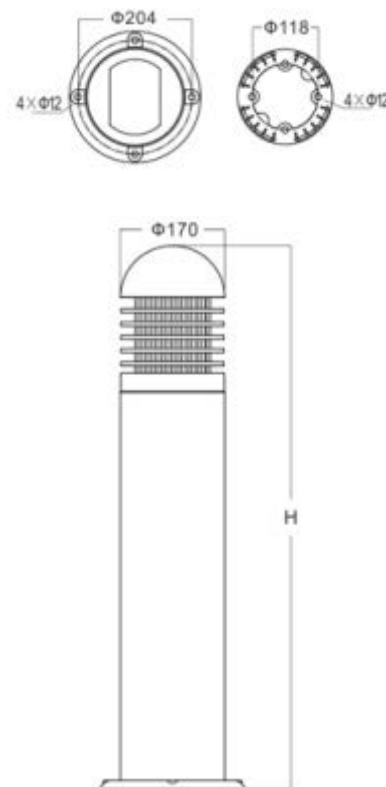

Type A

Type B

Type C

- Die casting aluminum housing
- Electrostatic powder coating for surface treatment
- High transmittance PC

Class 1

Model No.	<b>LLD805</b>
Light Source	E27 bulb x1 (CFL/LED)
Power voltage	220V
Dimension (mm)	φ170 x H600 φ170 x H800 φ170 x H1000