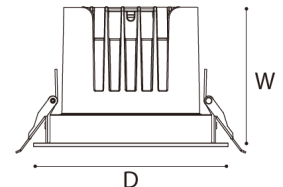

Matt silver

Glossy silver

Black

Golden

Specification

- High lumen efficiency COB
- IP20/IP44 protection grade available
- Aluminium housing
- External constant LED driver
- DALI/0-10V/TRIAC dimmable available

Cut-out	Dimension	Model	Wattage	Lumen	CCT	CRI	Input voltage
90mm	Φ100 x 75	DL092709	9W	720lm	2700K/3000K/4000K/5000K/6000K	>80 / >90	AC100-240V
90mm	Φ100 x 75	DL092712	12W	960lm	2700K/3000K/4000K/5000K/6000K	>80 / >90	AC100-240V
100mm	Φ110 x 80	DL092715	15W	1200lm	2700K/3000K/4000K/5000K/6000K	>80 / >90	AC100-240V
100mm	Φ110 x 80	DL092720	20W	1600lm	2700K/3000K/4000K/5000K/6000K	>80 / >90	AC100-240V
125mm	Φ135 x 96	DL092720-2	20W	1600lm	2700K/3000K/4000K/5000K/6000K	>80 / >90	AC100-240V
125mm	Φ135 x 96	DL092730	30W	2500lm	2700K/3000K/4000K/5000K/6000K	>80 / >90	AC100-240V
150mm	Φ170 x 112	DL092730-2	30W	2500lm	2700K/3000K/4000K/5000K/6000K	>80 / >90	AC100-240V
150mm	Φ170 x 112	DL092740	40W	3400lm	2700K/3000K/4000K/5000K/6000K	>80 / >90	AC100-240V
200mm	Φ215 x 135	DL092740-2	40W	3400lm	2700K/3000K/4000K/5000K/6000K	>80 / >90	AC100-240V
200mm	Φ215 x 135	DL092750	50W	4200lm	2700K/3000K/4000K/5000K/6000K	>80 / >90	AC100-240V