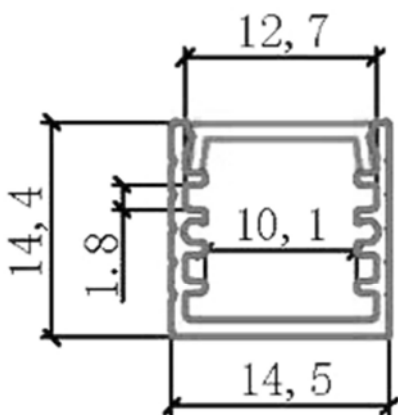

Led Strip Set

Model No.	SA1515A
Light Source	S5050060AW LED Strip
Material	Aluminum
Cover	Milk / Clear