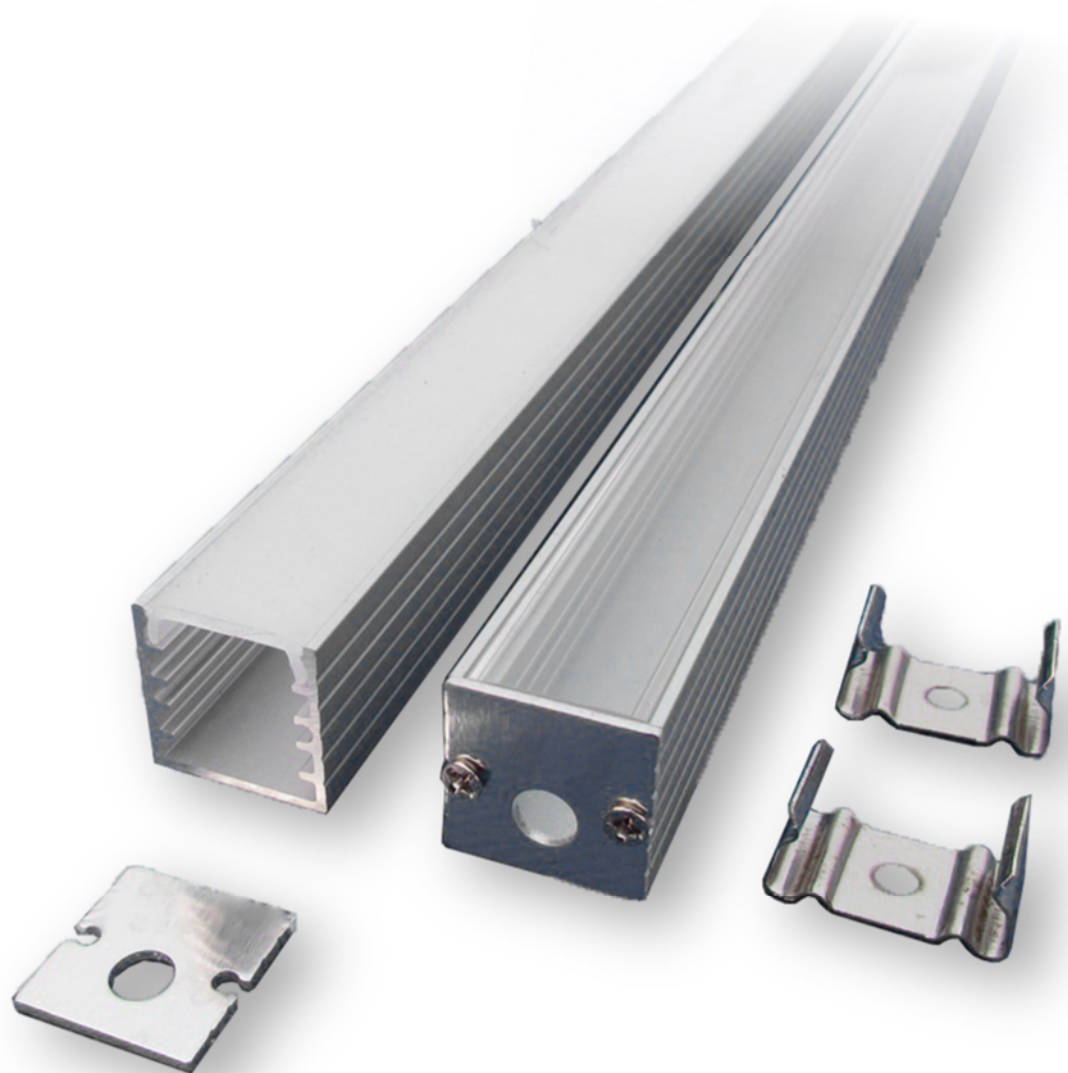

# LED Strip Set

Model No.	S5050060AW	S5050120AW	S5050144AW
LED chip	<b>EPISTAR</b> LED CHIP INSIDE		
Width (mm)	10 mm	15 mm	19 mm
Wattage	14.4W/m	28.8W/m	35W/m
No. of LED	60pcs/m	120pcs/m	144pcs/m
Input Voltage	12V / 24V		
Output Lumen	1080-1200 lm	2160-2400 lm	2304-2592 lm
Color temperature	2200K / 2700K / 4000K / 6000K		
CRI (Ra)	>85		
Protection Grade	IP55 (滴膠) / IP65 (套管)		
Ambient Temperature	-30°C - 45°C		

<b>Model No.</b>	<b>SA1616A</b>
Light Source	S5050060AW LED Strip
Material	Aluminum
Cover	Milk / Clear

# Led Strip Set

<b>Model No.</b>	<b>SA1616B</b>
Light Source	S5050060AW LED Strip
Material	Aluminum
Cover	Milk / Clear

# Led Strip Set

<b>Model No.</b>	<b>SA1515A</b>
Light Source	S5050060AW LED Strip
Material	Aluminum
Cover	Milk / Clear