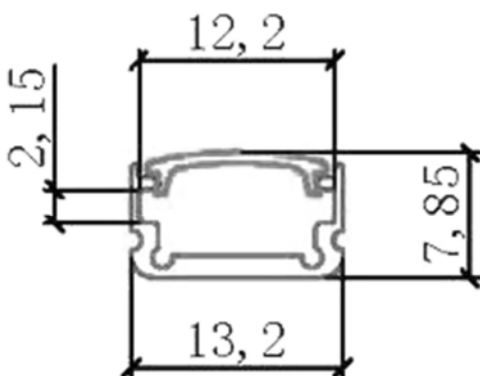

Model No.	SA1308A
Light Source	S5050060AW LED Strip
Material	Aluminum
Cover	Milk / Clear