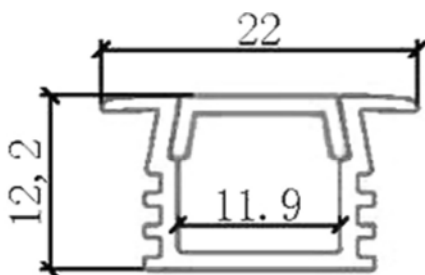

Model No.	SA2212A
Light Source	S5050060AW LED Strip
Material	Aluminum
Cover	Milk / Clear

可選配安裝卡座