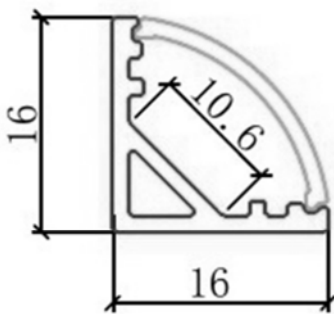

# LED Strip Set

Model No.	S5050060AW	S5050120AW	S5050144AW
LED chip	<b>EPISTAR</b> LED CHIP INSIDE		
Width (mm)	10 mm	15 mm	19 mm
Wattage	14.4W/m	28.8W/m	35W/m
No. of LED	60pcs/m	120pcs/m	144pcs/m
Input Voltage	12V / 24V		
Output Lumen	1080-1200 lm	2160-2400 lm	2304-2592 lm
Color temperature	2200K / 2700K / 4000K / 6000K		
CRI (Ra)	>85		
Protection Grade	IP55 (滴膠) / IP65 (套管)		
Ambient Temperature	-30°C - 45°C		