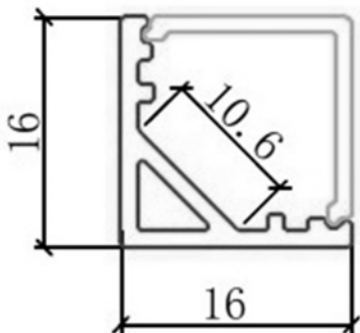

Led Strip Set

Model No.	SA1616B
Light Source	S5050060AW LED Strip
Material	Aluminum
Cover	Milk / Clear