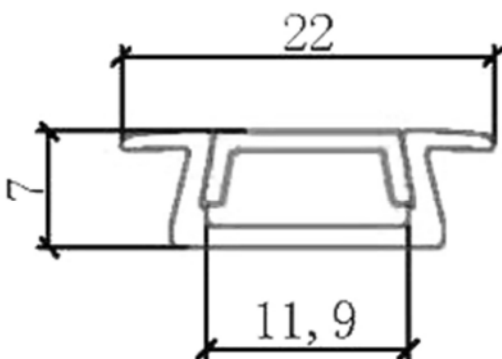

Model No.	SA2207A
Light Source	S5050060AW LED Strip
Material	Aluminum
Cover	Milk / Clear

可選配安裝卡座