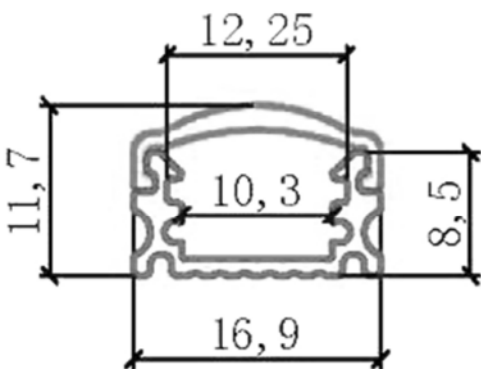

Led Strip Set

Model No.	SA1712A
Light Source	S5050060AW LED Strip
Material	Aluminum
Cover	Milk / Clear