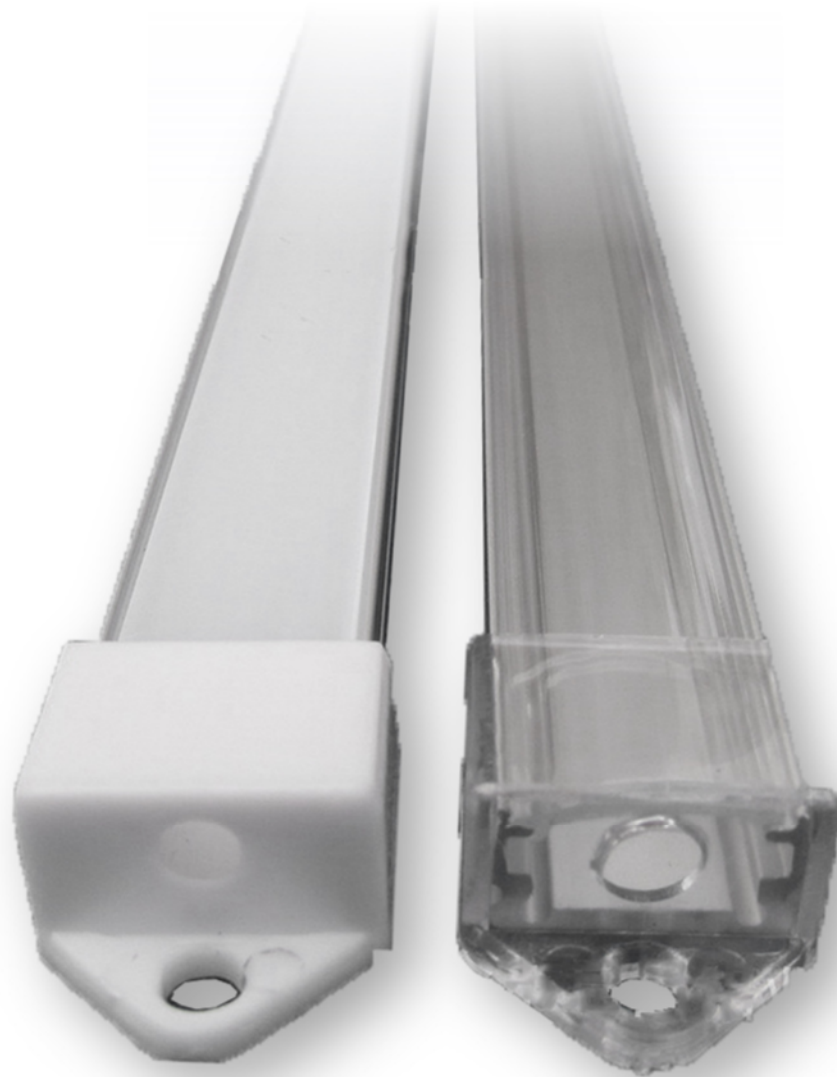

<b>Model No.</b>	<b>SA1616A</b>
Light Source	S5050060AW LED Strip
Material	Aluminum
Cover	Milk / Clear

# Led Strip Set

<b>Model No.</b>	<b>SA1616B</b>
Light Source	S5050060AW LED Strip
Material	Aluminum
Cover	Milk / Clear

# Led Strip Set

<b>Model No.</b>	<b>SA1515A</b>
Light Source	S5050060AW LED Strip
Material	Aluminum
Cover	Milk / Clear

# Led Strip Set

<b>Model No.</b>	<b>SA1712A</b>
Light Source	S5050060AW LED Strip
Material	Aluminum
Cover	Milk / Clear

<b>Model No.</b>	<b>SA1308A</b>
Light Source	S5050060AW LED Strip
Material	Aluminum
Cover	Milk / Clear