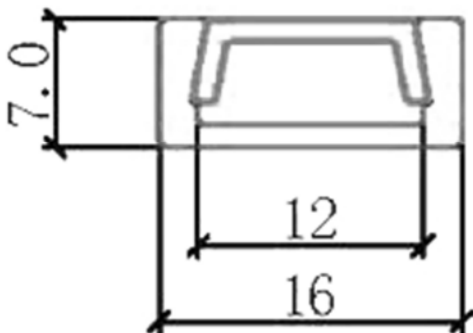

Model No.	SA1607A
Light Source	S5050060AW LED Strip
Material	Aluminum
Cover	Milk / Clear

可選配安裝卡座