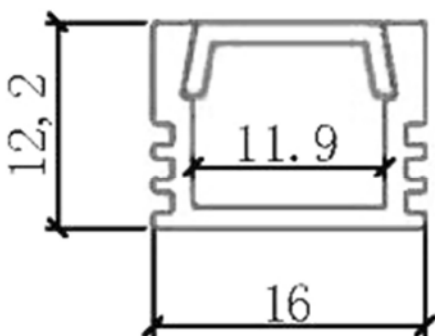

Model No.	SA1612A
Light Source	S5050060AW LED Strip
Material	Aluminum
Cover	Milk / Clear

可選配安裝卡座