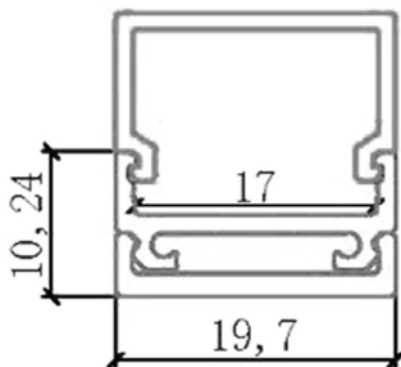

Model No.	SA2020A
Light Source	S5050060AW LED Strip
Material	Aluminum
Cover	Milk / Clear

可選配安裝卡座