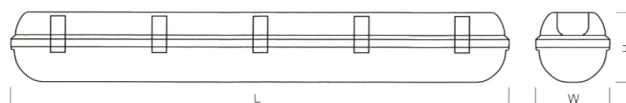

Waterproof batten for LED T8 tube

Specification

- Impact proof PC housing
- Clear PC diffuser
- IP65 protection grade
- Surface mounted

Fixture Produced by

Size (mm)	Model	Lamp source
L660 x W100 x H107	WPA061	1x 600mm LED T8 tube
L660 x W152 x H107	WPA062	2x 600mm LED T8 tube
L1271 x W100 x H107	WPA121	1x 1200mm LED T8 tube
L1271 x W152 x H107	WPA122	2x 1200mm LED T8 tube
L1566 x W100 x H107	WPA151	1x 1500mm LED T8 tube
L1566 x W152 x H107	WPA152	2x 1500mm LED T8 tube

Waterproof batten for LED T5 tube

Specification

- Impact proof PC housing
- Clear PC diffuser
- IP65 protection grade
- Surface mounted

Fixture Produced by

Size (mm)	Model	Lamp source
L660 x W100 x H107	WPA061-T5	1x 600mm LED T5 tube
L660 x W152 x H107	WPA062-T5	2x 600mm LED T5 tube
L1271 x W100 x H107	WPA121-T5	1x 1200mm LED T5 tube
L1271 x W152 x H107	WPA122-T5	2x 1200mm LED T5 tube
L1566 x W100 x H107	WPA151-T5	1x 1500mm LED T5 tube
L1566 x W152 x H107	WPA152-T5	2x 1500mm LED T5 tube