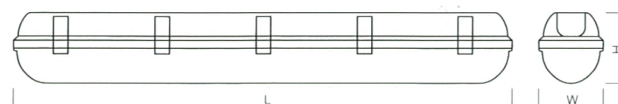

Waterproof batten for LED T8 tube

Specification

- Impact proof PC housing
- Clear PC diffuser
- IP65 protection grade
- Surface mounted

Fixture Produced by

Size (mm)	Model	Lamp source
L660 x W100 x H107	WPA061	1x 600mm LED T8 tube
L660 x W152 x H107	WPA062	2x 600mm LED T8 tube
L1271 x W100 x H107	WPA121	1x 1200mm LED T8 tube
L1271 x W152 x H107	WPA122	2x 1200mm LED T8 tube
L1566 x W100 x H107	WPA151	1x 1500mm LED T8 tube
L1566 x W152 x H107	WPA152	2x 1500mm LED T8 tube

Waterproof batten for LED T5 tube

Specification

- Impact proof PC housing
- Clear PC diffuser
- IP65 protection grade
- Surface mounted

Fixture Produced by

Size (mm)	Model	Lamp source
L660 x W100 x H107	WPA061-T5	1x 600mm LED T5 tube
L660 x W152 x H107	WPA062-T5	2x 600mm LED T5 tube
L1271 x W100 x H107	WPA121-T5	1x 1200mm LED T5 tube
L1271 x W152 x H107	WPA122-T5	2x 1200mm LED T5 tube
L1566 x W100 x H107	WPA151-T5	1x 1500mm LED T5 tube
L1566 x W152 x H107	WPA152-T5	2x 1500mm LED T5 tube