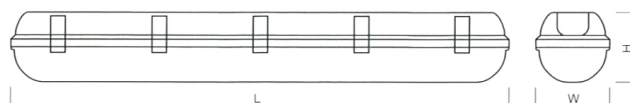

Waterproof batten for LED T8 tube

Specification

- Impact proof PC housing
- Clear PC diffuser
- IP65 protection grade
- Surface mounted

Fixture Produced by

Size (mm)	Model	Lamp source
L660 x W100 x H107	WPA061	1x 600mm LED T8 tube
L660 x W152 x H107	WPA062	2x 600mm LED T8 tube
L1271 x W100 x H107	WPA121	1x 1200mm LED T8 tube
L1271 x W152 x H107	WPA122	2x 1200mm LED T8 tube
L1566 x W100 x H107	WPA151	1x 1500mm LED T8 tube
L1566 x W152 x H107	WPA152	2x 1500mm LED T8 tube

Waterproof batten for LED T5 tube

Specification

- Impact proof PC housing
- Clear PC diffuser
- IP65 protection grade
- Surface mounted

Fixture Produced by

Size (mm)	Model	Lamp source
L660 x W100 x H107	WPA061-T5	1x 600mm LED T5 tube
L660 x W152 x H107	WPA062-T5	2x 600mm LED T5 tube
L1271 x W100 x H107	WPA121-T5	1x 1200mm LED T5 tube
L1271 x W152 x H107	WPA122-T5	2x 1200mm LED T5 tube
L1566 x W100 x H107	WPA151-T5	1x 1500mm LED T5 tube
L1566 x W152 x H107	WPA152-T5	2x 1500mm LED T5 tube