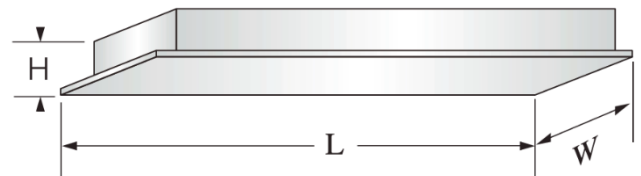

Recessed lighting fixture for LED T8 tube

Specification

- Suitable for single / double end input LED T8 tube
- Steel housing
- Surface mounted type also available
- Matt silver / glossy silver aluminium reflector

Size (mm)	Model	Lamp source
L595xW595xH90	TSR0622-T8	3x 600mm LED T8 tube
L1195xW595xH90	TSR1242-T8	3x 1200mm LED T8 tube