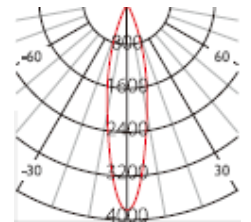

LED Surface Mounted Downlight

Matt silver

Glossy silver

Black

Golden

Specification

- High lumen efficiency COB up to 80 lm/W
- Aluminium housing
- Integrated LED driver
- DALI/1-10V/0-10V dimmable available
- Black / White finish

Light distribution of 15W 24D downlight

Dimension	Model	Wattage	Lumen	CCT	CRI	Input voltage
Φ50 x H110	DS094107	7W	560 lm	2700K/3000K/4000K/5000K/6000K	80 / 90	AC 220V
Φ50 x H120	DS094109	9W	720 lm	2700K/3000K/4000K/5000K/6000K	80 / 90	AC 220V
Φ75 x H150	DS094212	12W	960 lm	2700K/3000K/4000K/5000K/6000K	80 / 90	AC 220V
Φ75 x H150	DS094215	15W	1200 lm	2700K/3000K/4000K/5000K/6000K	80 / 90	AC 220V
Φ95 x H150	DS094315	15W	1200 lm	2700K/3000K/4000K/5000K/6000K	80 / 90	AC 220V
Φ95 x H150	DS094320	20W	1600 lm	2700K/3000K/4000K/5000K/6000K	80 / 90	AC 220V
Φ113 x H150	DS094425	25W	2000 lm	2700K/3000K/4000K/5000K/6000K	80 / 90	AC 220V
Φ140 x H160	DS094530	30W	2400 lm	2700K/3000K/4000K/5000K/6000K	80 / 90	AC 220V
Φ170 x H195	DS094640	40W	3200 lm	2700K/3000K/4000K/5000K/6000K	80 / 90	AC 220V
Φ205 x H212	DS094850	50W	4000 lm	2700K/3000K/4000K/5000K/6000K	80 / 90	AC 220V