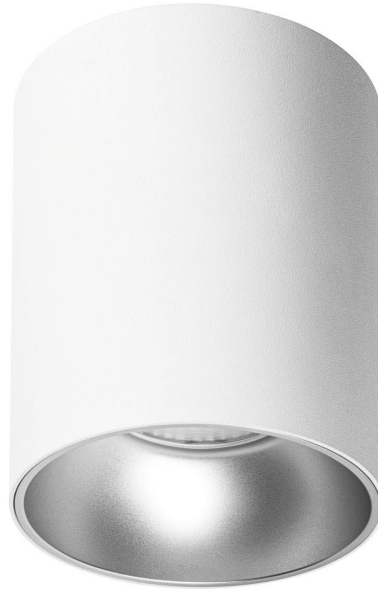

LED Surface Mounted Downlight

Matt silver

Glossy silver

Black

Golden

Specification

- High lumen efficiency COB up to 80 lm/W
- Aluminium housing
- Integrated LED driver
- DALI/1-10V/0-10V dimmable available
- Black / White finish

Light distribution of 15W 24D downlight

Dimension	Model	Wattage	Lumen	CCT	CRI	Input voltage
Φ50 x H110	DS094107	7W	560 lm	2700K/3000K/4000K/5000K/6000K	80 / 90	AC 220V
Φ50 x H120	DS094109	9W	720 lm	2700K/3000K/4000K/5000K/6000K	80 / 90	AC 220V
Φ75 x H150	DS094212	12W	960 lm	2700K/3000K/4000K/5000K/6000K	80 / 90	AC 220V
Φ75 x H150	DS094215	15W	1200 lm	2700K/3000K/4000K/5000K/6000K	80 / 90	AC 220V
Φ95 x H150	DS094315	15W	1200 lm	2700K/3000K/4000K/5000K/6000K	80 / 90	AC 220V
Φ95 x H150	DS094320	20W	1600 lm	2700K/3000K/4000K/5000K/6000K	80 / 90	AC 220V
Φ113 x H150	DS094425	25W	2000 lm	2700K/3000K/4000K/5000K/6000K	80 / 90	AC 220V
Φ140 x H160	DS094530	30W	2400 lm	2700K/3000K/4000K/5000K/6000K	80 / 90	AC 220V
Φ170 x H195	DS094640	40W	3200 lm	2700K/3000K/4000K/5000K/6000K	80 / 90	AC 220V
Φ205 x H212	DS094850	50W	4000 lm	2700K/3000K/4000K/5000K/6000K	80 / 90	AC 220V